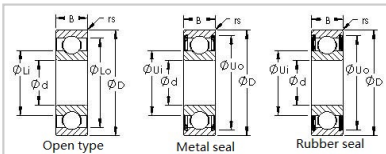

Deep Groove Ball Bearing

Metric Deep Groove Ball Bearings-6206 2RS

Bearing Number	6206 2RS
Dimensions	
d	30mm
D	62mm
B	16mm
Chamfer(min) (rs)	1
Basic Load Rating	
Cr(N)	19500
Cor(N)	11300
Limiting Speed (X1000 RPM)	
Grease	11
Oil	13
Weight(Kg)	199